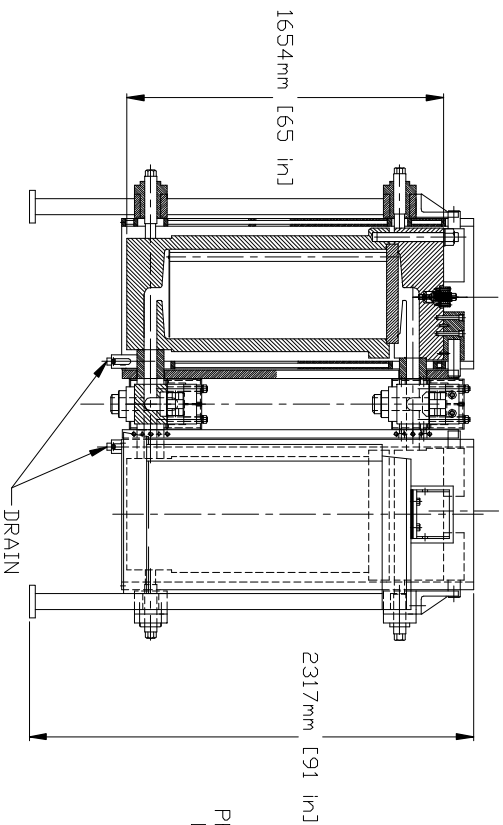

REV.	NOTICE	DESCRIPTION OR CHANGE	DATE	APPROVED
1	-	PROPOSAL DRAWING	10/12/01	HC
-	-	-	-	-

1. SPECIFICATIONS:
1. FILTRATION AREA: 45 M²
  2. ELEMENTS: QTY 37 x 1.2 M LONG
  2. FILTRATION RATING: PER CUSTOMER REQUIREMENT.
  3. TYPICAL FLUID DENSITY: 1185 gm/cc
  4. TYPICAL FLUID VISCOSITY: 2500 POISE
  5. MAXIMUM FLOW RATE: 398 TONS/DAY.
  6. VALVE SIZE: 103 MM BORE
  7. DESIGN & BUILD PER ASME SECTION VIII, DIVISION 1 LATEST ADDENDA.
  8. VESSEL DESIGN PRESSURE: 240 BAR DESIGN TEMPERATURE: 345° C
  9. JACKET DESIGN PRESSURE: 10 BAR AND FULL VACUUM DESIGN TEMPERATURE: 345° C
  10. HEATING MEDIUM: HTF VAPOR
  12. ALL DIMENSIONS APPROXIMATE PENDING A FINAL DESIGN.
  13. APRDX SYSTEM WEIGHT: 12,562 KG [27,700 LBS]