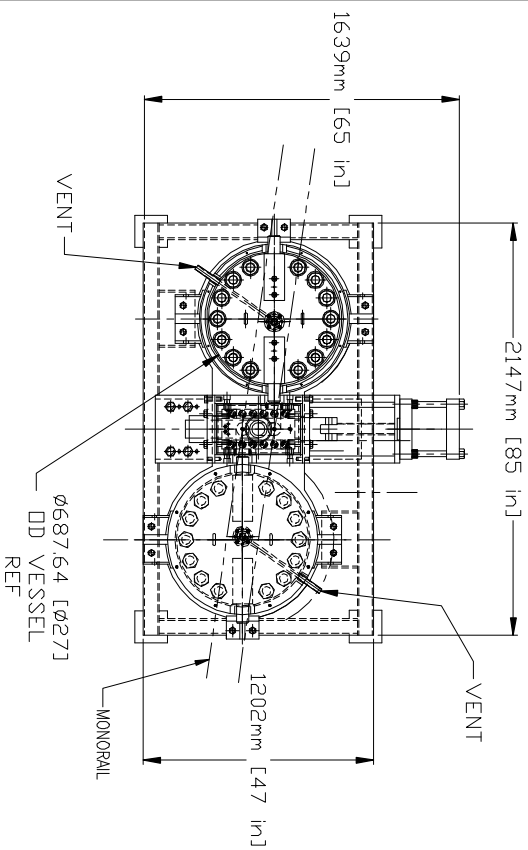

REV.	NOTICE	DESCRIPTION OR CHANGE	DATE	APPROVED
1	-	PROPOSAL DRAWING	10/12/01	HC
-	-	-	-	-

1. SPECIFICATIONS:
1. FILTRATION AREA: 45 M²
  2. ELEMENTS: QTY 37 x 1.2 M LONG
  2. FILTRATION RATING: PER CUSTOMER REQUIREMENT.
  3. TYPICAL FLUID DENSITY: 1185 gm/cc
  4. TYPICAL FLUID VISCOSITY: 2500 POISE
  5. MAXIMUM FLOW RATE: 398 TONS/DAY.
  6. VALVE SIZE: 103 MM BORE
  7. DESIGN & BUILD PER ASME SECTION VIII, DIVISION 1 LATEST ADDENDA.
  8. VESSEL DESIGN PRESSURE: 240 BAR DESIGN TEMPERATURE: 345° C
  9. JACKET DESIGN PRESSURE: 10 BAR AND FULL VACUUM DESIGN TEMPERATURE: 345° C
  10. HEATING MEDIUM: HTF VAPOR
  12. ALL DIMENSIONS APPROXIMATE PENDING A FINAL DESIGN.
  13. APRDX SYSTEM WEIGHT: 12,562 KG [27,700 LBS]