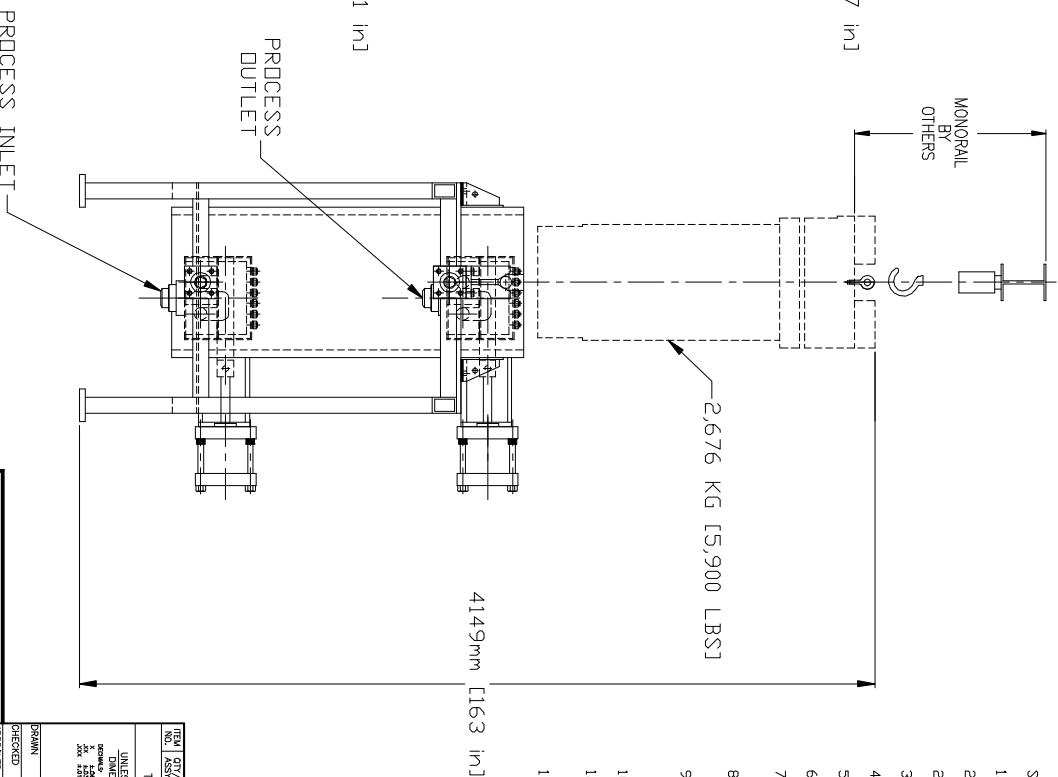

REV.	NOTICE	DESCRIPTION OR CHANGE	DATE	APPROVED
1	-	PROPOSAL DRAWING	10/12/01	HC
-	-	-	-	-

1. SPECIFICATIONS:
1. FILTRATION AREA: 45 M²
  2. ELEMENTS: QTY 37 x 1.2 M LONG
  2. FILTRATION RATING: PER CUSTOMER REQUIREMENT.
  3. TYPICAL FLUID DENSITY: 1185 gm/cc
  4. TYPICAL FLUID VISCOSITY: 2500 POISE
  5. MAXIMUM FLOW RATE: 398 TONS/DAY.
  6. VALVE SIZE: 103 MM BORE
  7. DESIGN & BUILD PER ASME SECTION VIII, DIVISION 1 LATEST ADDENDA.
  8. VESSEL DESIGN PRESSURE: 240 BAR DESIGN TEMPERATURE: 345° C
  9. JACKET DESIGN PRESSURE: 10 BAR AND FULL VACUUM DESIGN TEMPERATURE: 345° C
  10. HEATING MEDIUM: HTF VAPOR
  12. ALL DIMENSIONS APPROXIMATE PENDING A FINAL DESIGN.
  13. APRDX SYSTEM WEIGHT: 12,562 KG [27,700 LBS]